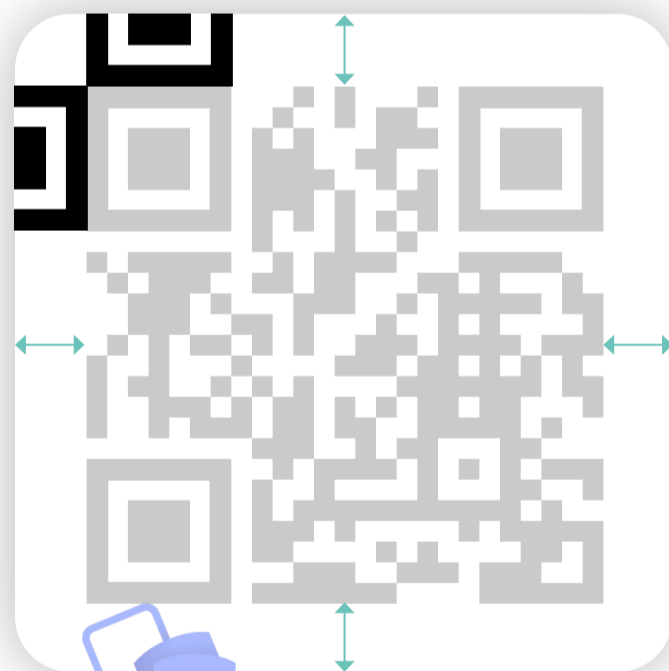

Guideline

how to use elements

Logo

Use the size of the logo shape to measure the minimal distance between the logo constellation and any other objects.

QR code

Use half the size of the big squares in the QR code to define the space between the QR code and elements next to it.

Half the size of the big squares in the QR code

Logo combined with QR code

MobilePay logo should always appear near the QR code. Use the size of the logo shape to measure the distance.